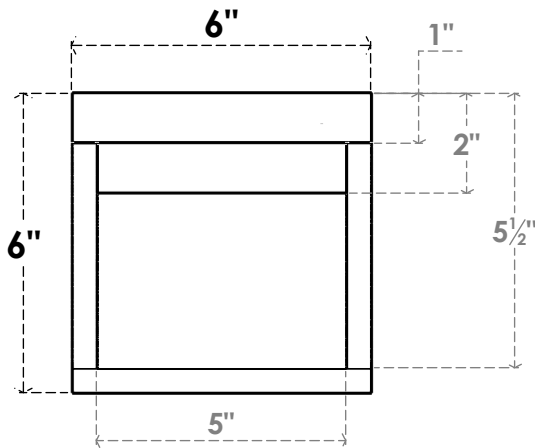

ITEM NUMBER: RFTURO060X06000X28000X006RIV00RCPR

6"W X 6"H X 28"L TIMBERTHANE ROUGH CEDAR RIVERA FAUX WOOD OPEN RAFTER TAIL, 6"L END, PRIMED TAN

SIDE PROFILE

FRONT PROFILE

ISOMETRIC

GENERATED DATE : 03/02/2023