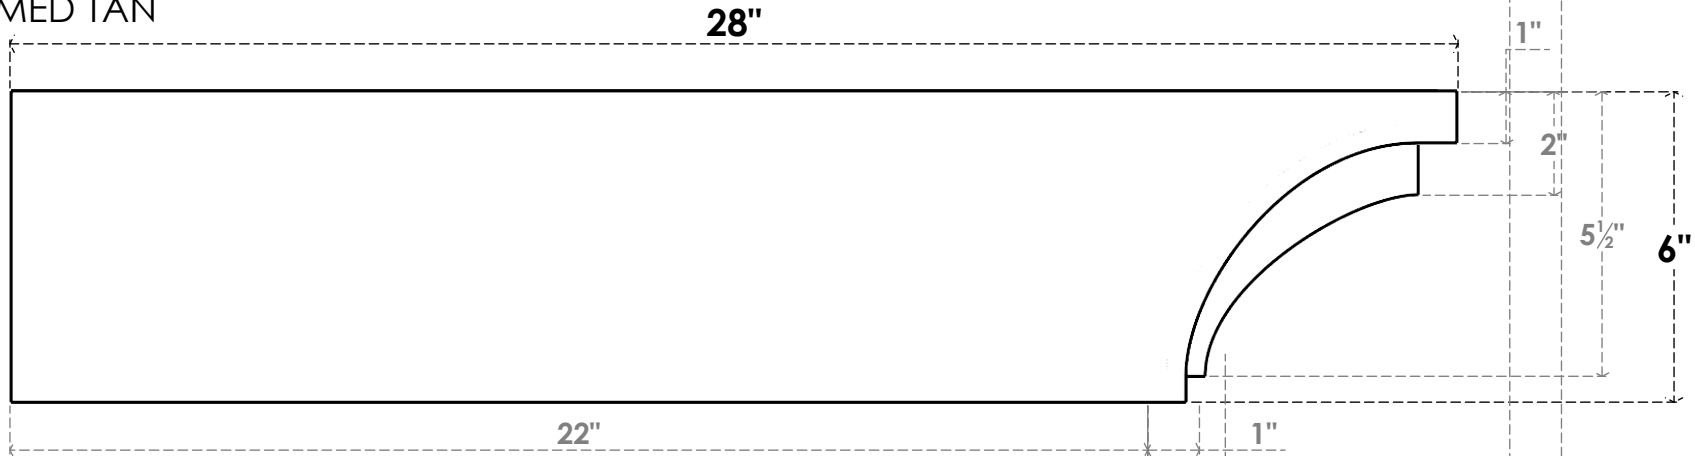

ITEM NUMBER: RFTURO060X06000X28000X006RIV00RCPR

6"W X 6"H X 28"L TIMBERTHANE ROUGH CEDAR RIVERA FAUX WOOD OPEN RAFTER TAIL, 6"L END, PRIMED TAN

SIDE PROFILE

FRONT PROFILE

ISOMETRIC

GENERATED DATE : 03/02/2023