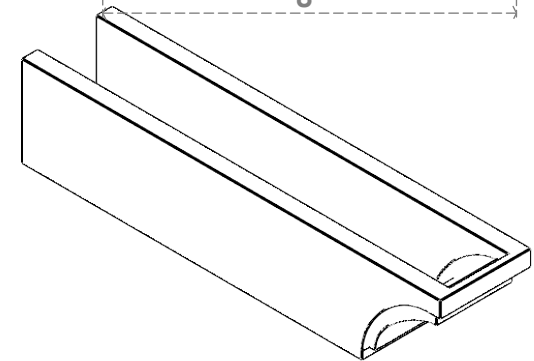

ITEM NUMBER: RFTURO060X06000X28000X006RIV00RCPR

6"W X 6"H X 28"L TIMBERTHANE ROUGH CEDAR RIVERA FAUX WOOD OPEN RAFTER TAIL, 6"L END, PRIMED TAN

SIDE PROFILE

FRONT PROFILE

ISOMETRIC

GENERATED DATE : 03/02/2023